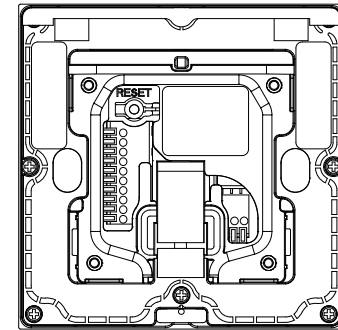

Applicable Model

A01

Drawing Title

Access Control Panel

Drawing Unit

mm

Drawing Scale

Not to scale

**DRAFT
SUBJECT TO
CHANGE**

Last Revised

Mar 03,2022

Drawing Version

V1.0

Page

1 of 1

5 TOP VIEW

2 RIGHT VIEW

1 FRONT VIEW

3 LEFT VIEW

4 BACK VIEW

6 BOTTOM VIEW